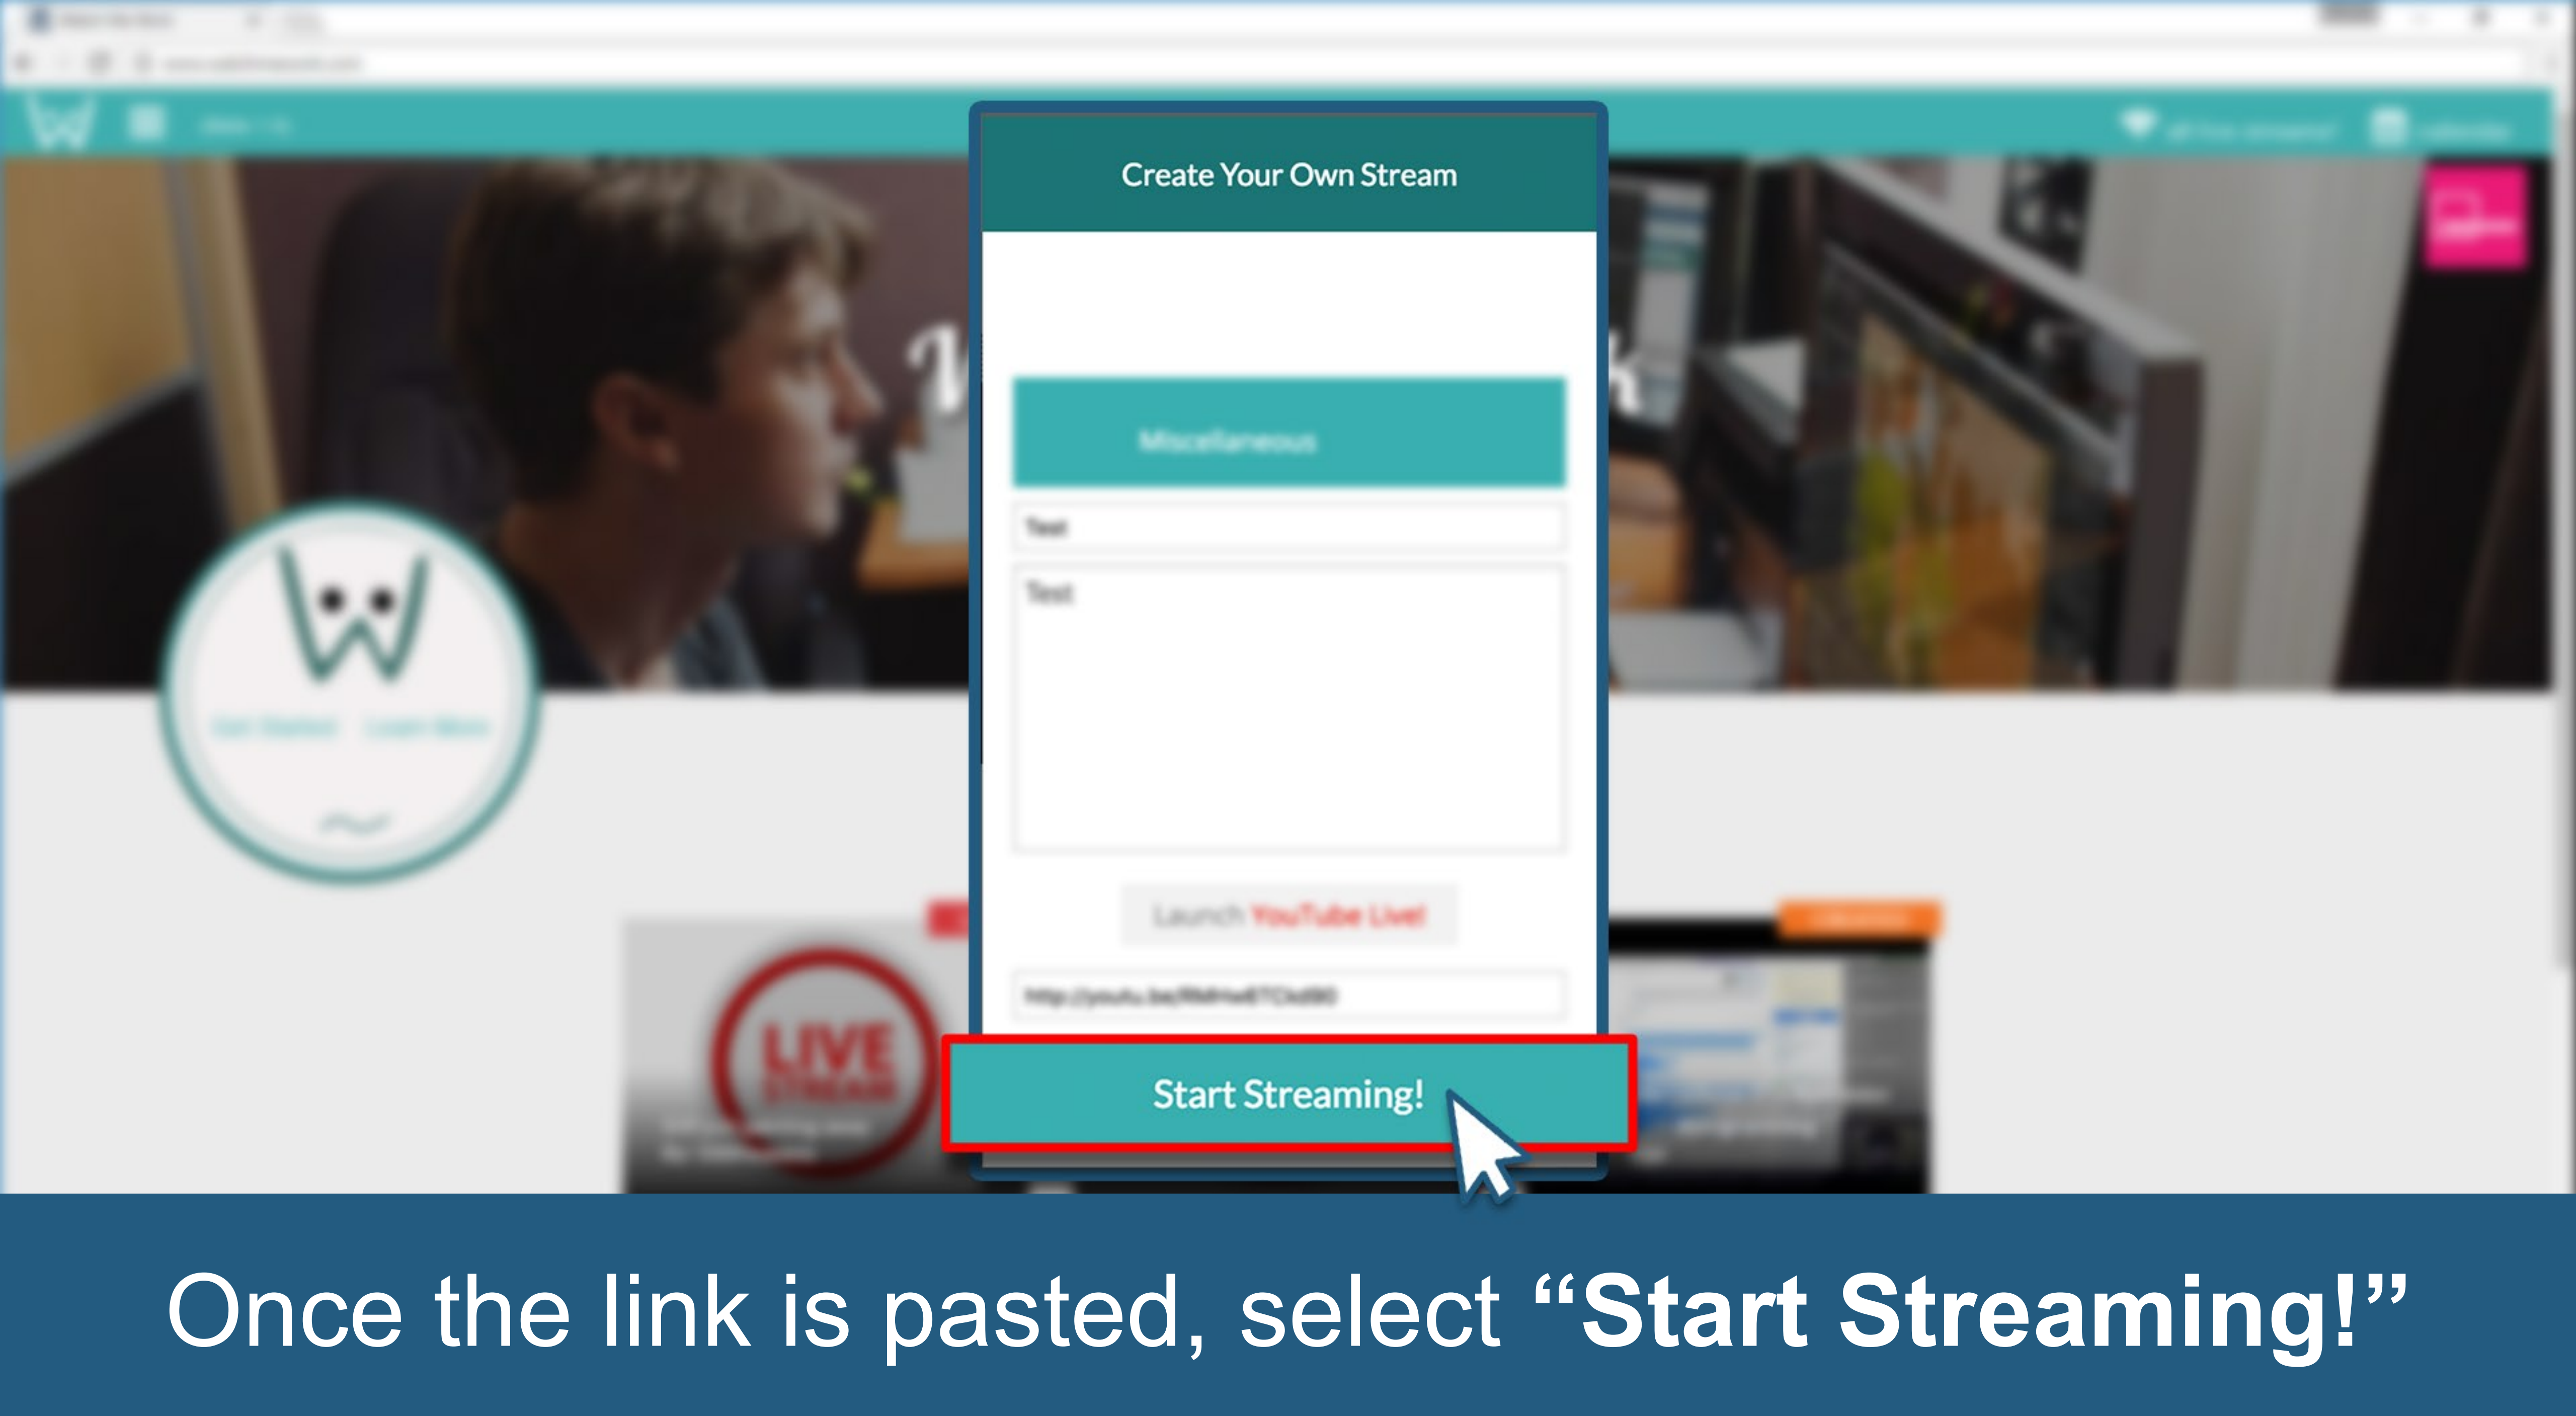

Create Your Own Stream

Miscellaneous

Title

Title

Launch YouTube Live!

<https://www.youtube.com/watch?v=...>

Start Streaming!

Once the link is pasted, select **“Start Streaming!”**