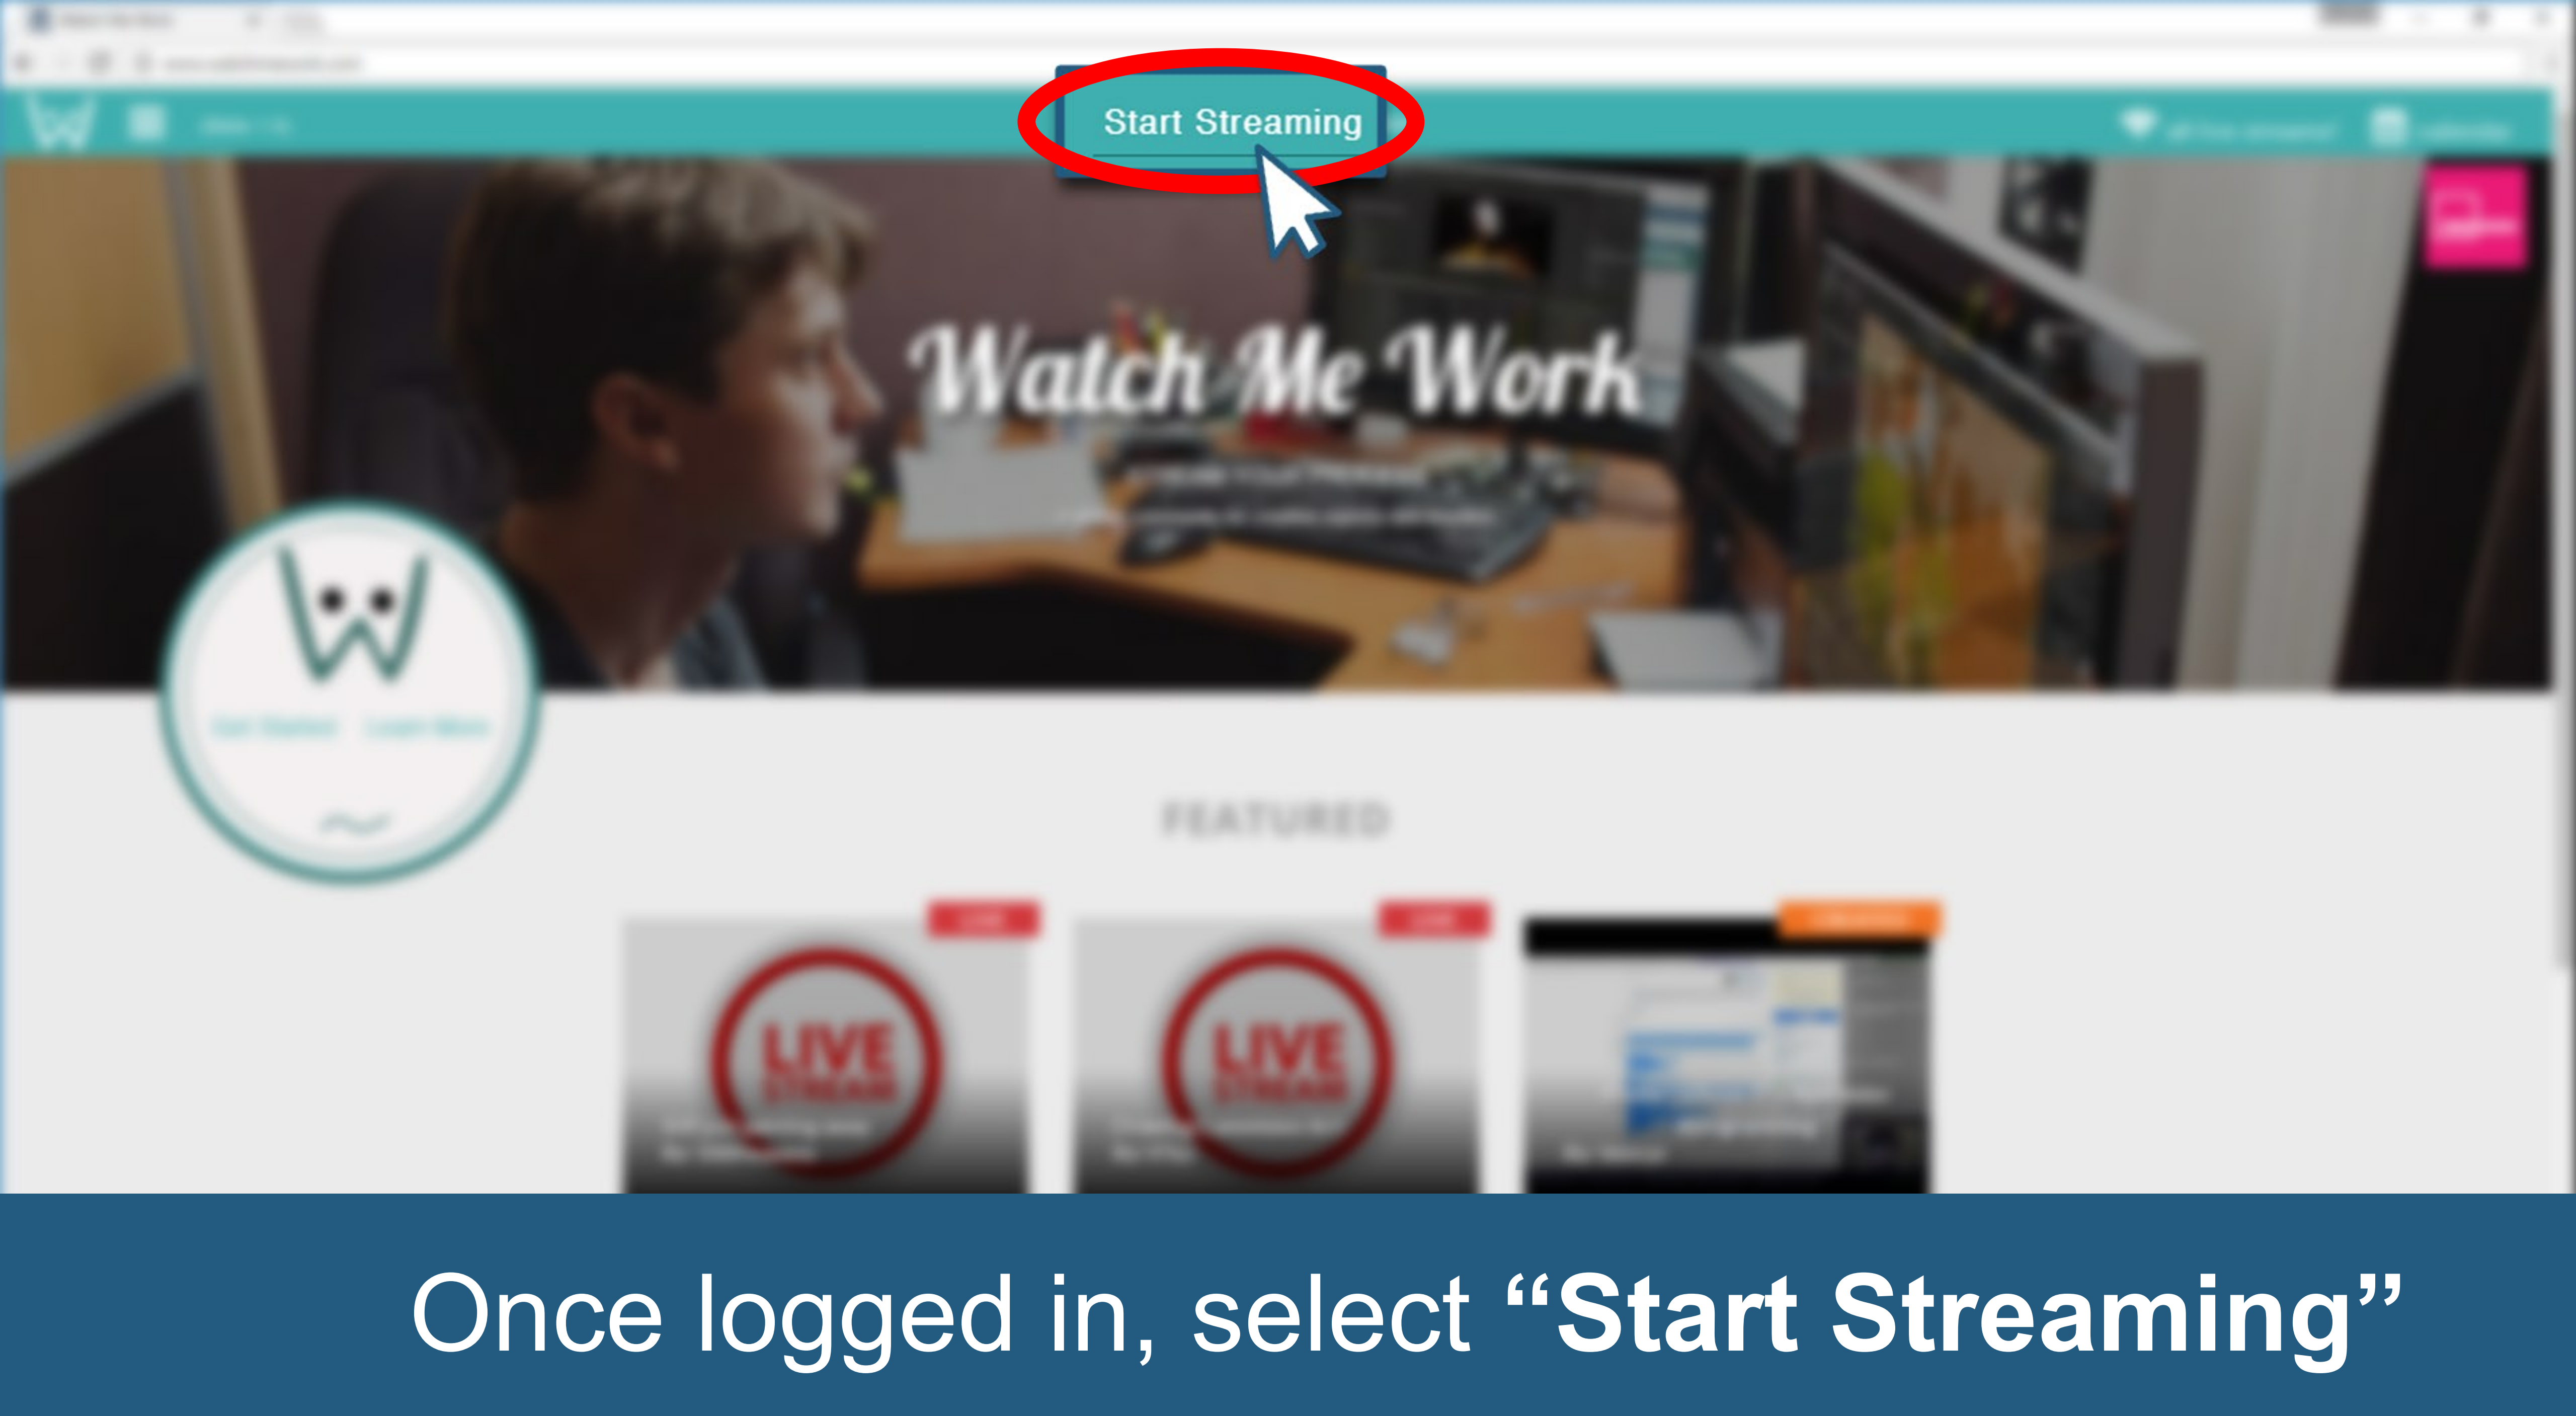

Start Streaming

Watch Me Work

FEATURED

LIVE

LIVE

Once logged in, select “Start Streaming”