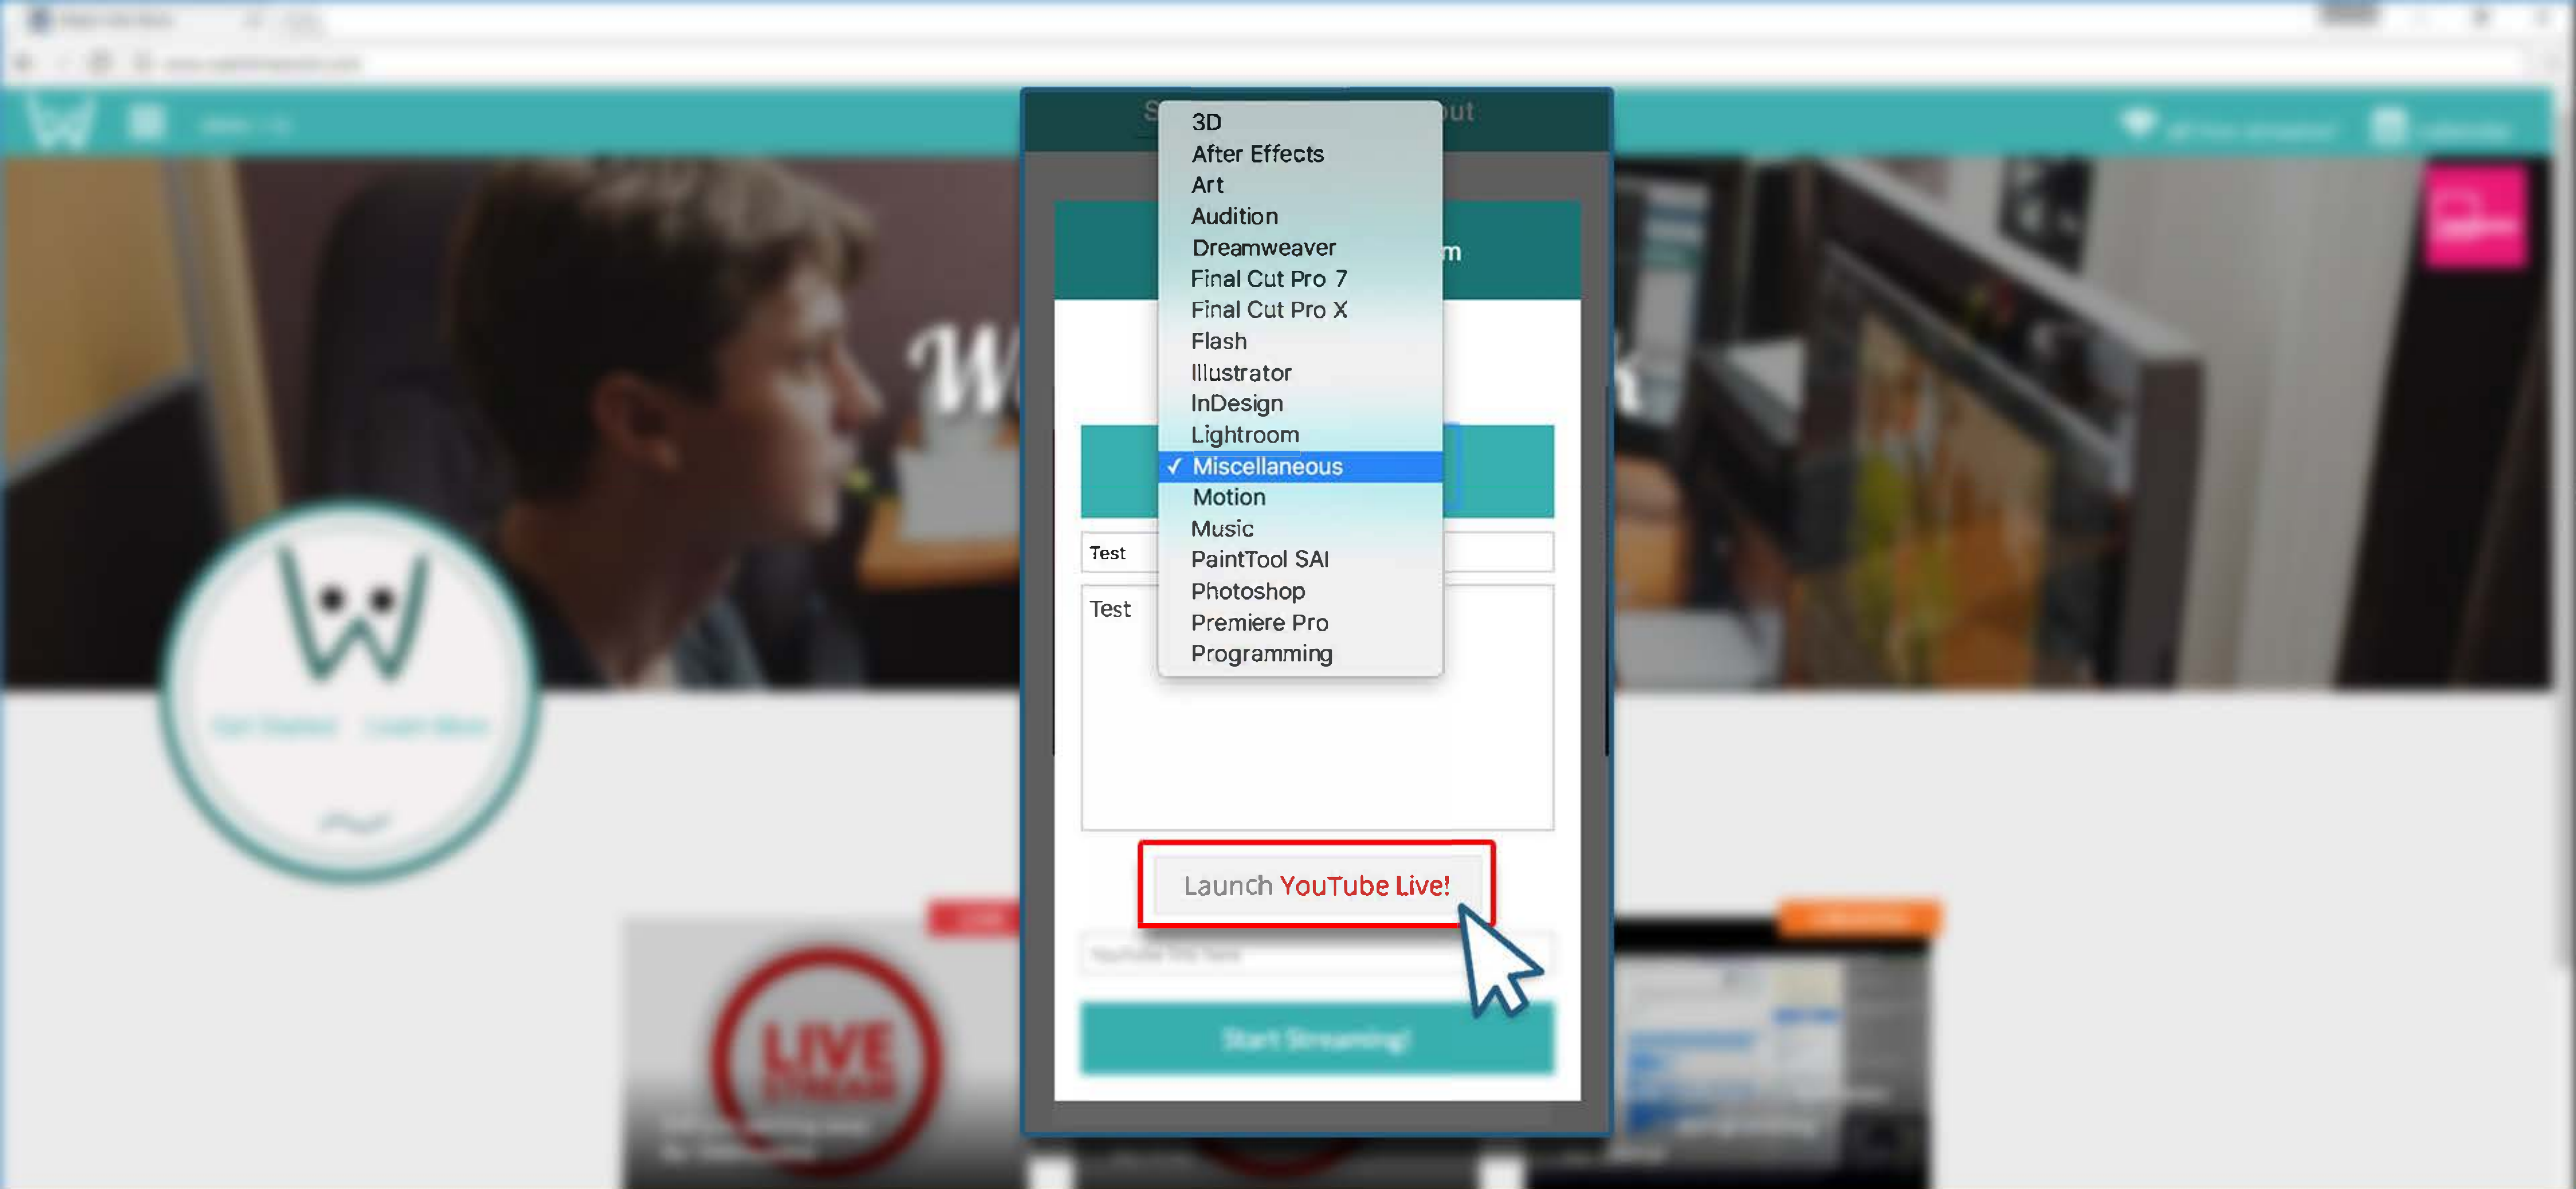

Select a category, and press **Launch Youtube Live.**