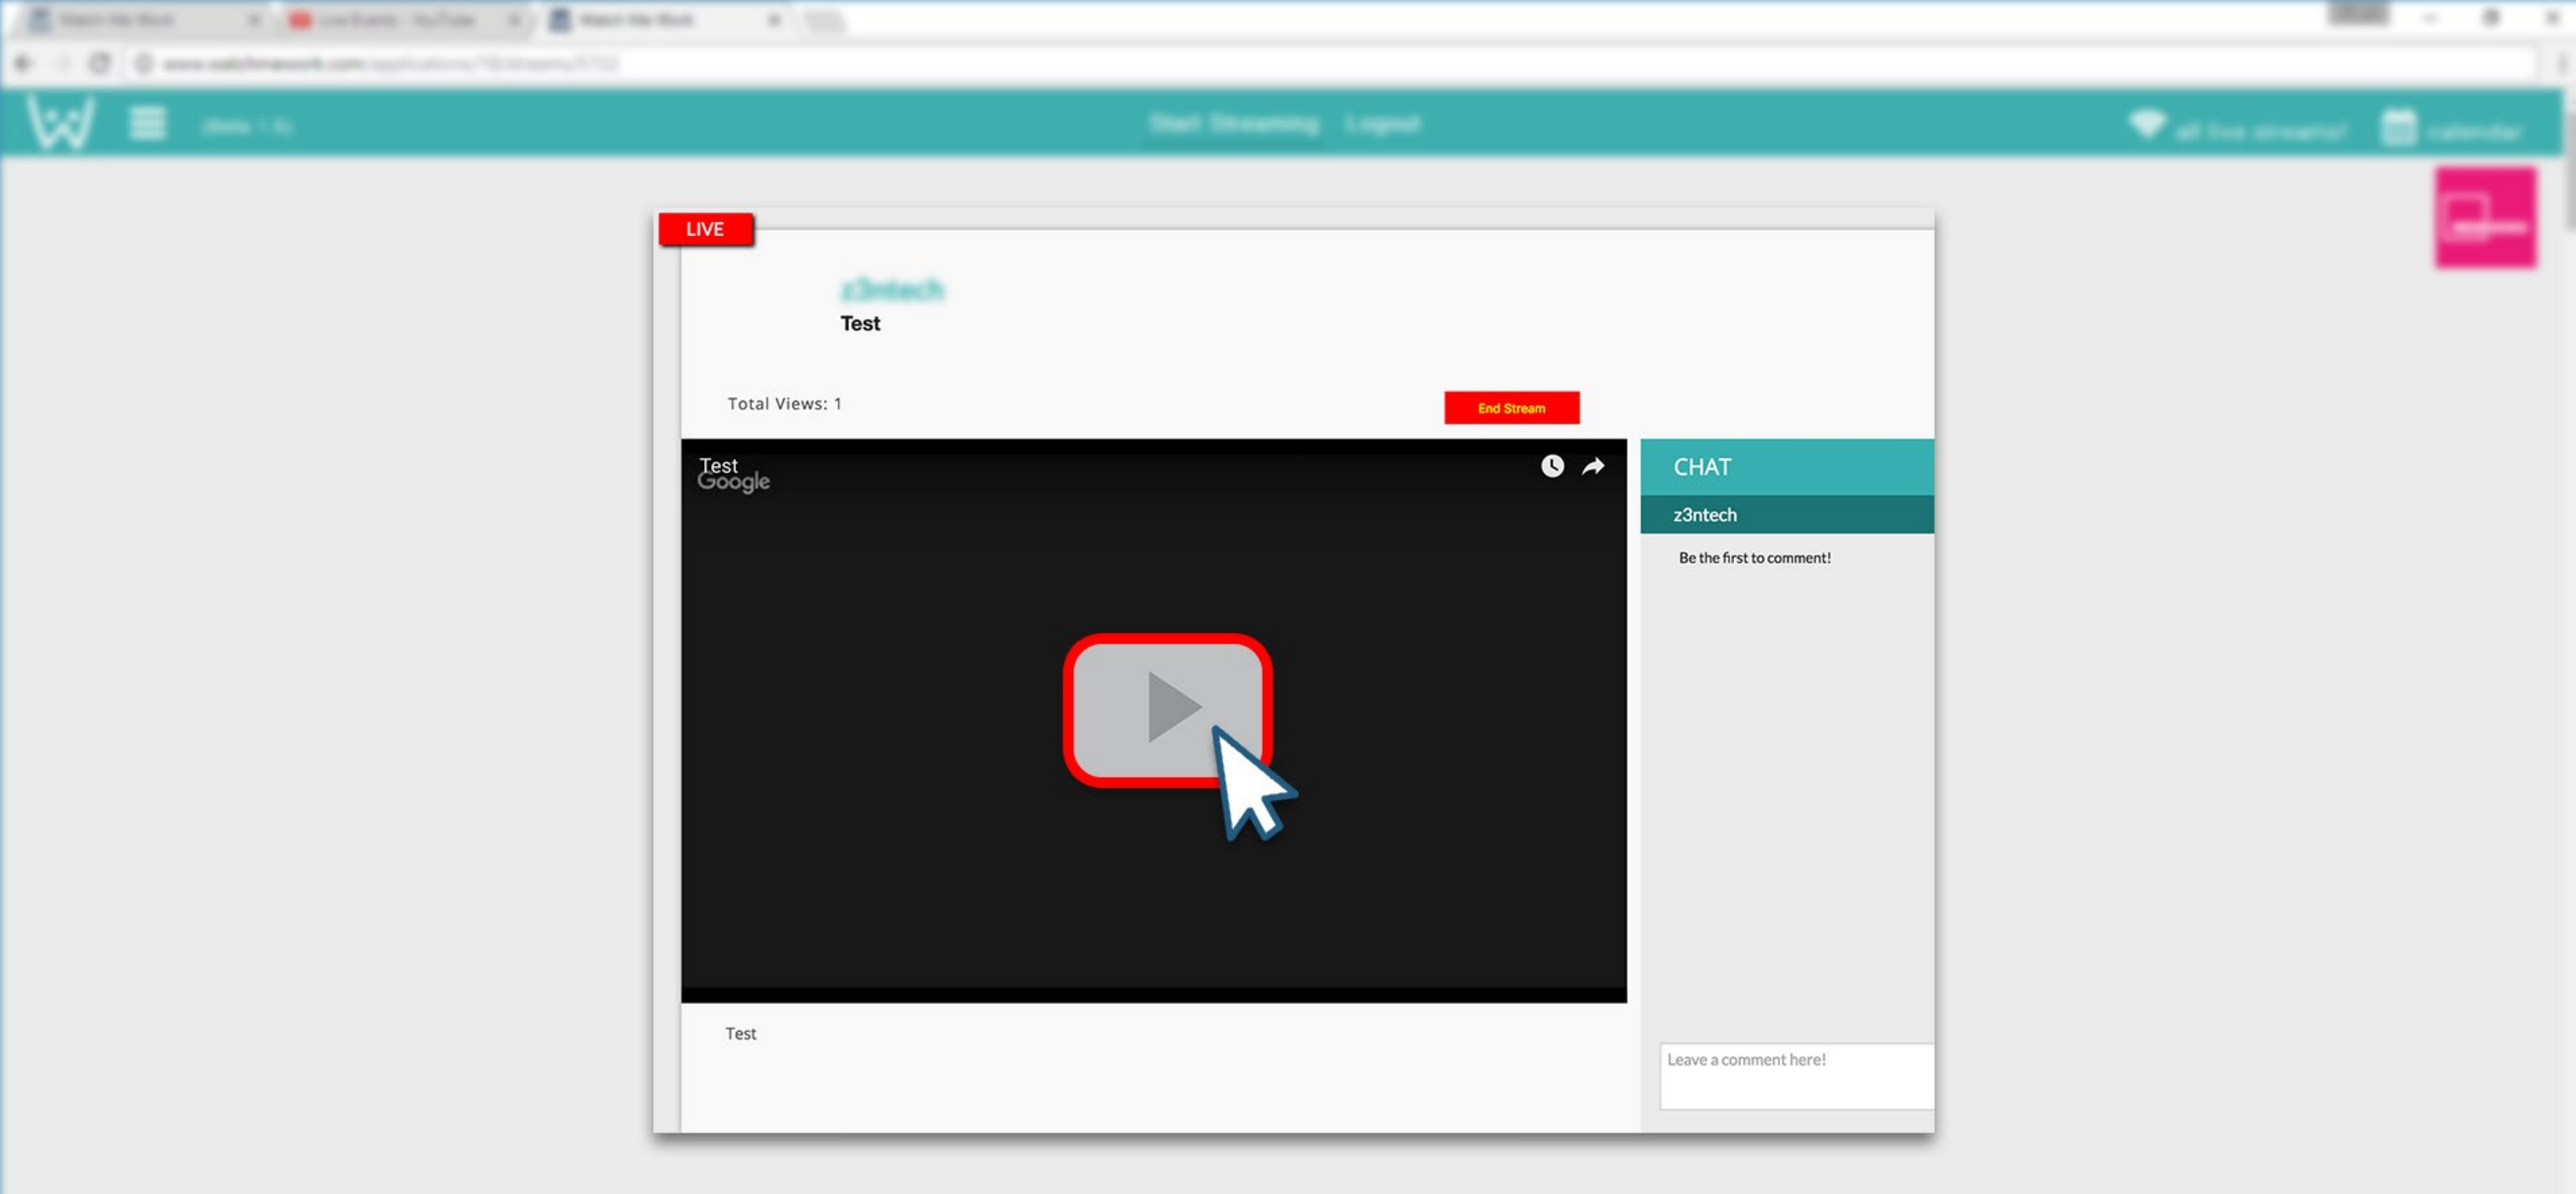

<https://www.youtube.com/watch?v=...>

Start Streaming!

Once the link is pasted, select **“Start Streaming!”**

If no problems occurred, you should land on the now streaming page. Select the play icon to ensure the stream is working.