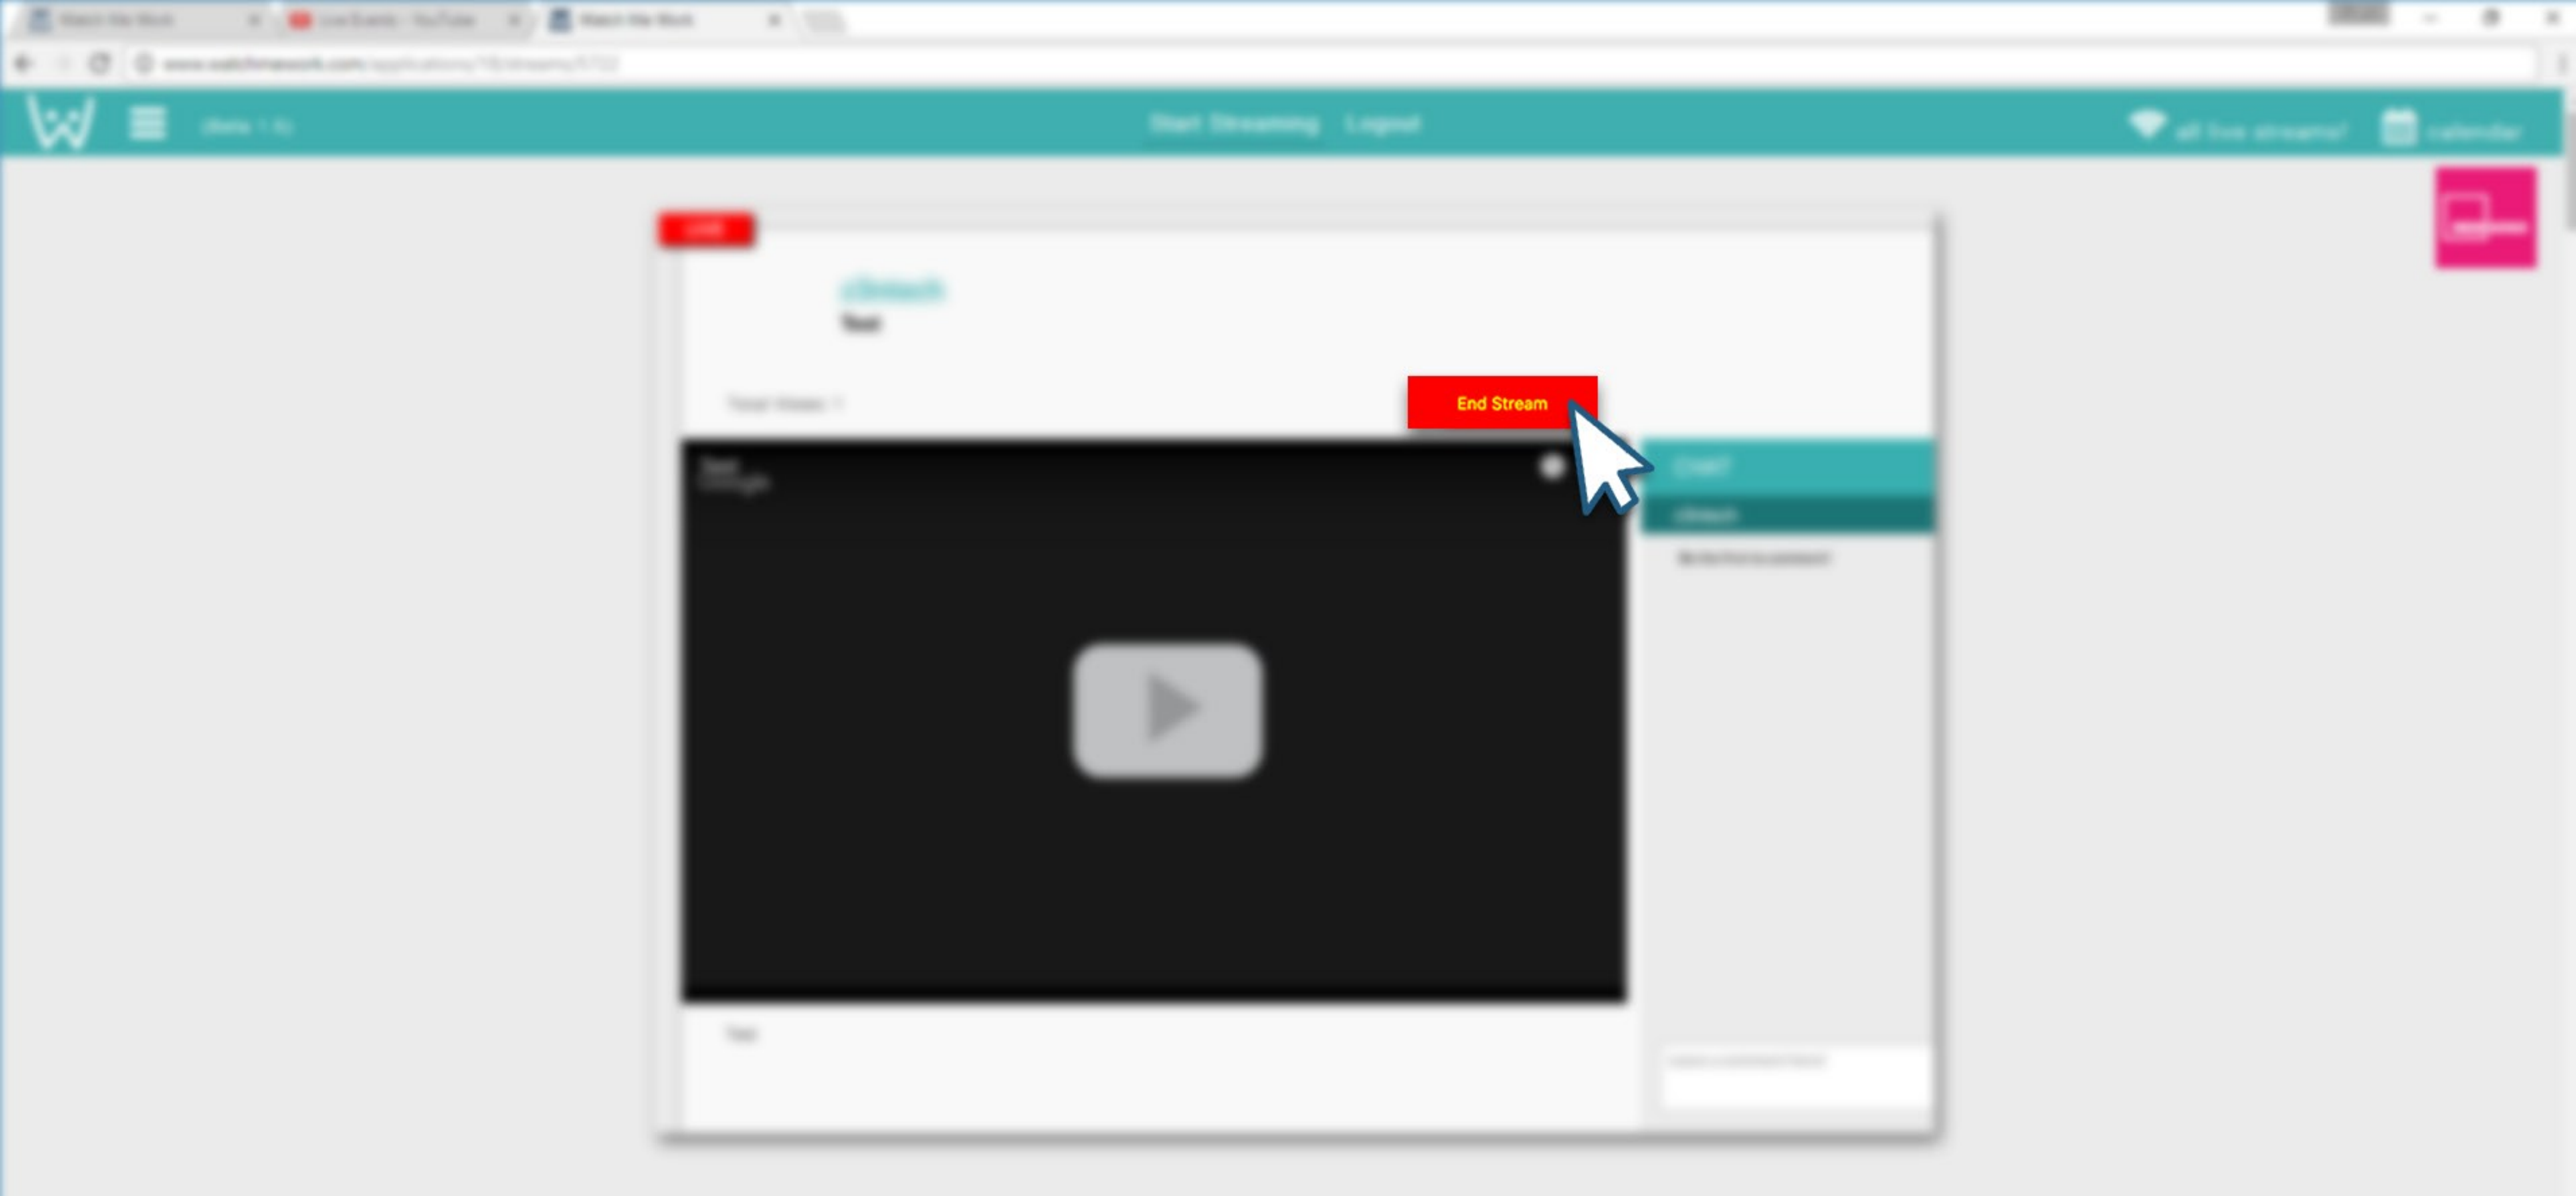

<https://www.youtube.com/watch?v=...>

Start Streaming!

Once the link is pasted, select **“Start Streaming!”**

If no problems occurred, you should land on the now streaming page. Select the play icon to ensure the stream is working.