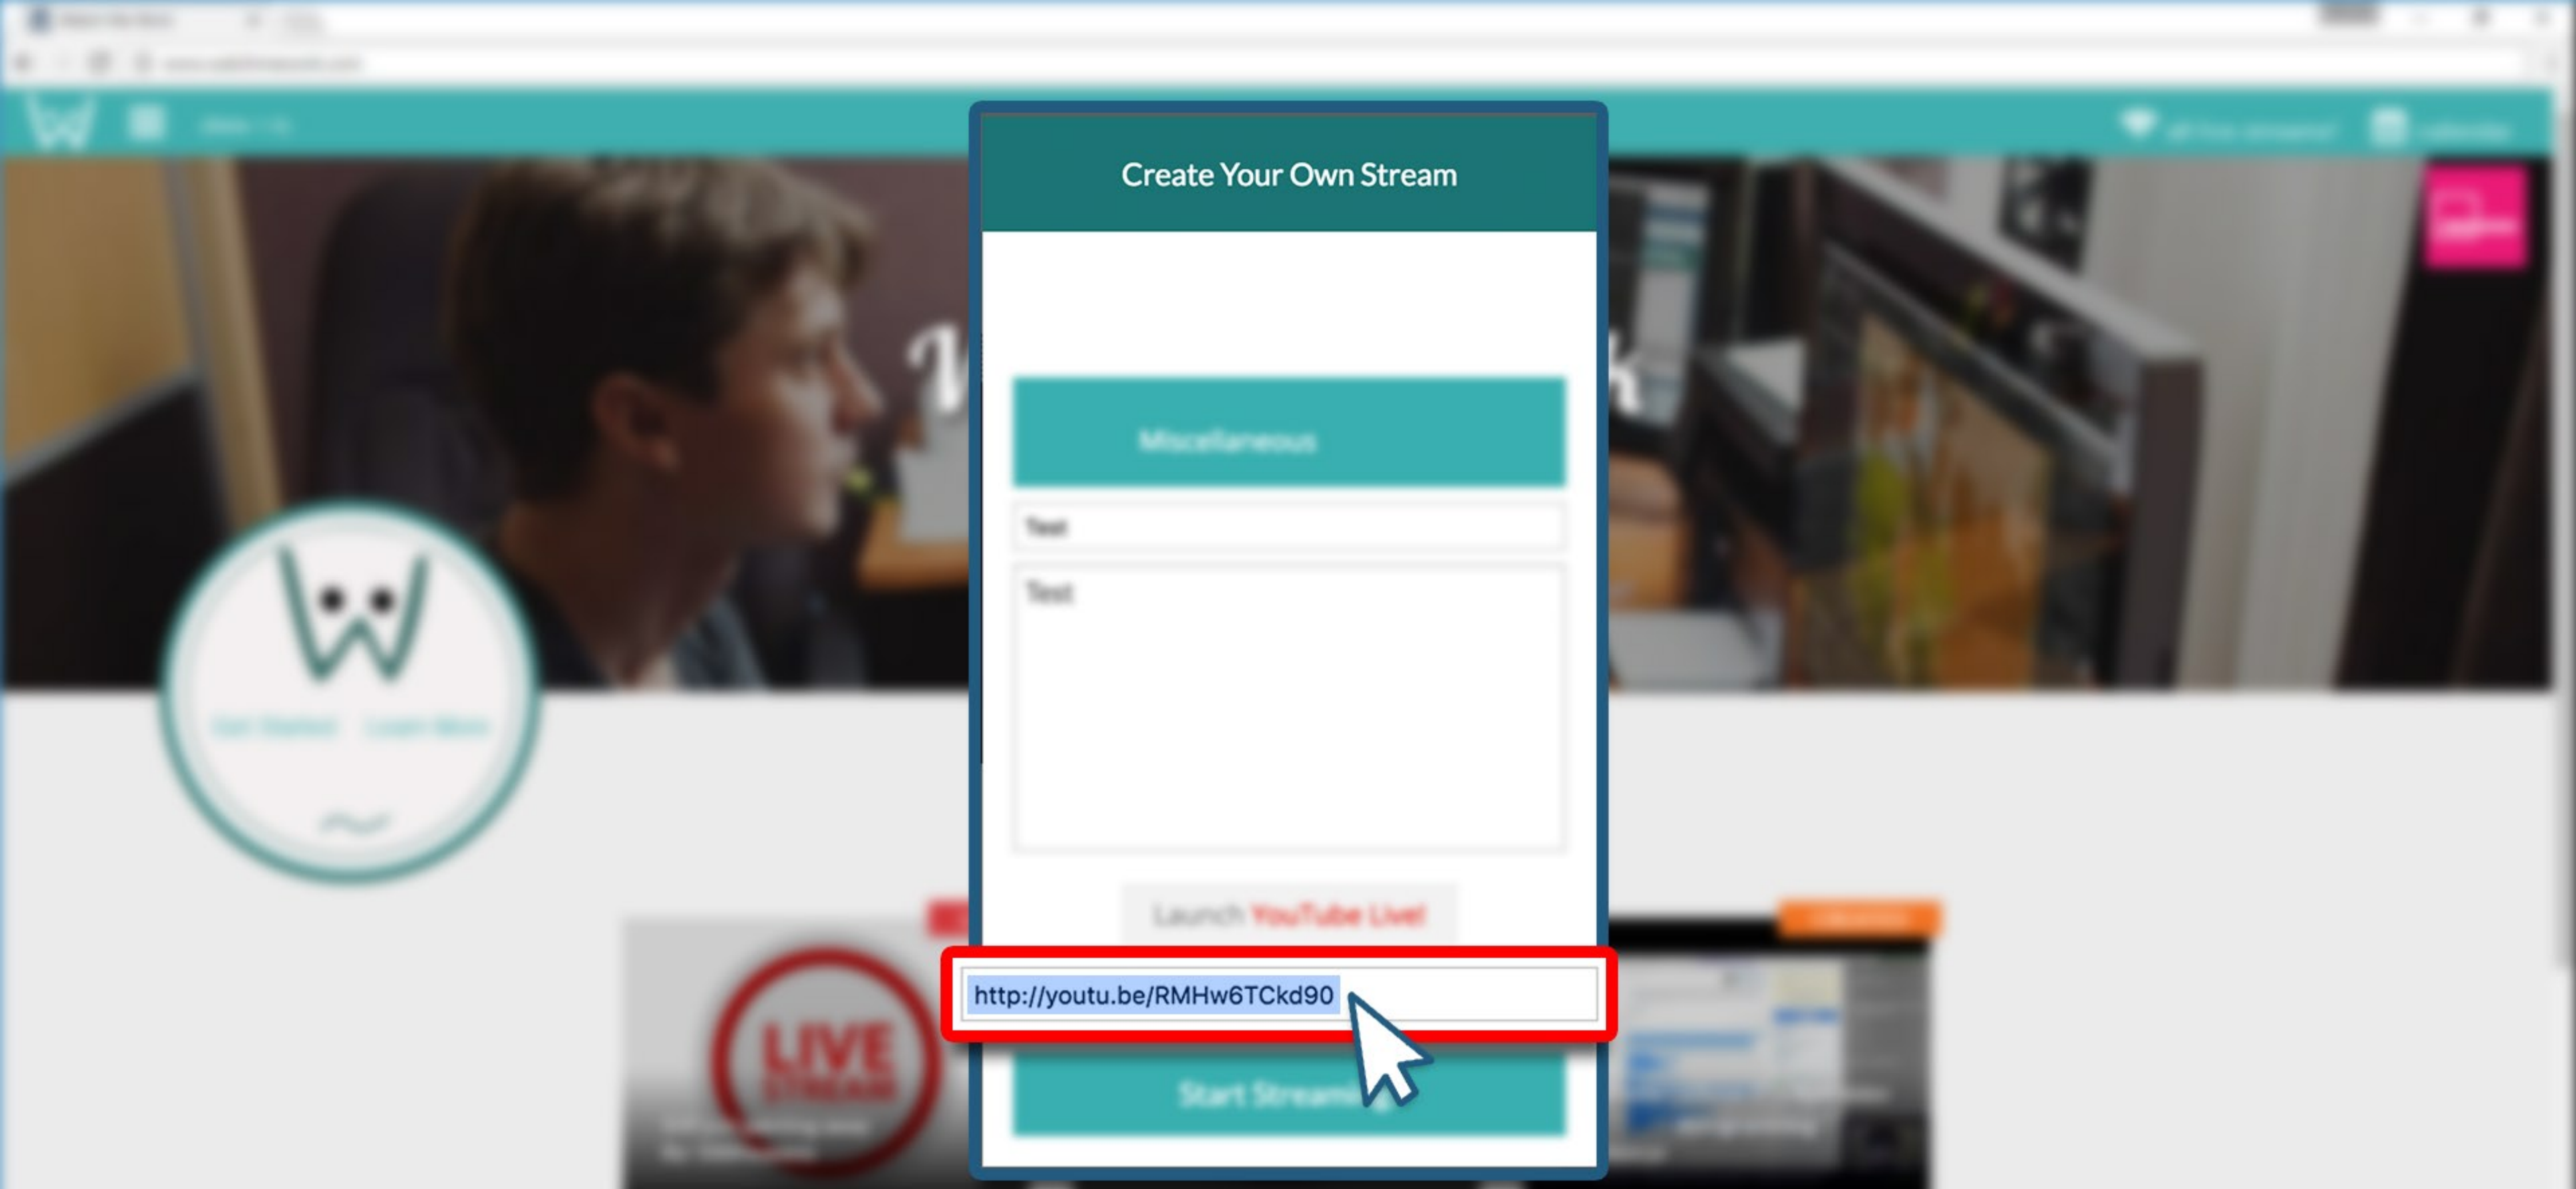

Return to WatchMeWork.com
Paste the link into the “YouTube link here” box.